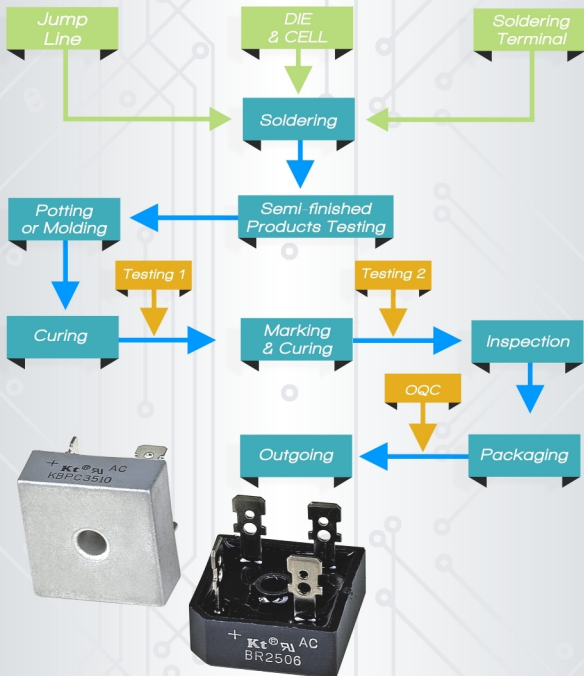

Potting Package Bridge Rectifiers Production Process Flow

Applicable for : KBPC, KBPC-W, BR, BR-W, BR-L, GBPC, GBPCW, SKBPC, S35, WOB Package

Kingtronics® International Company

www.kingtronics.com www.kingtronics.cn www.m7diode.com